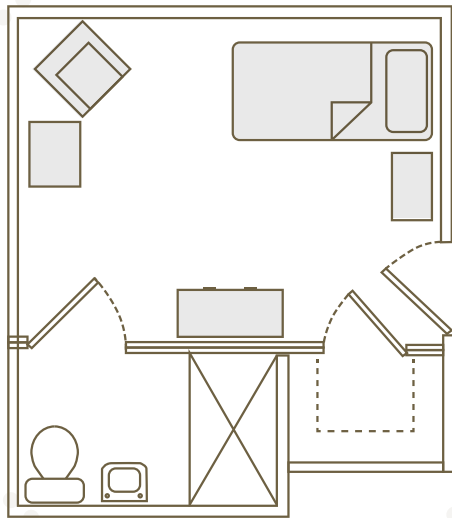

## ASSISTED LIVING

STUDIO APARTMENT  
196 SQUARE FEET

TWO ROOM SUITE  
442 SQUARE FEET

DELUXE SUITE  
442 SQUARE FEET