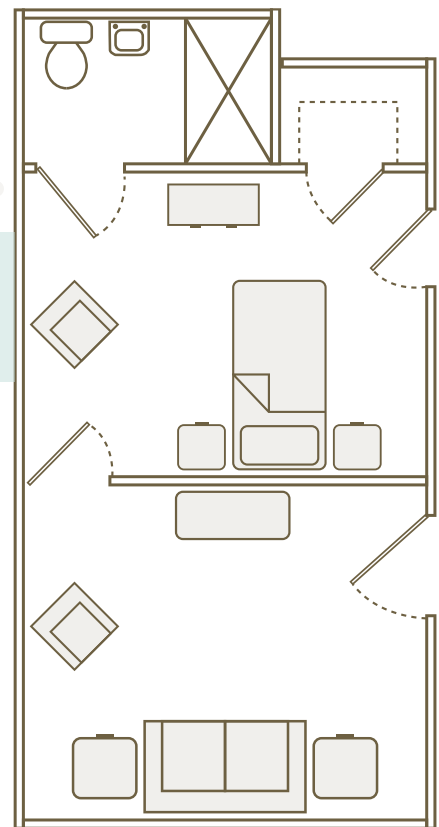

## ASSISTED LIVING

STUDIO APARTMENT  
196 SQUARE FEET

TWO ROOM SUITE  
442 SQUARE FEET

DELUXE SUITE  
442 SQUARE FEET