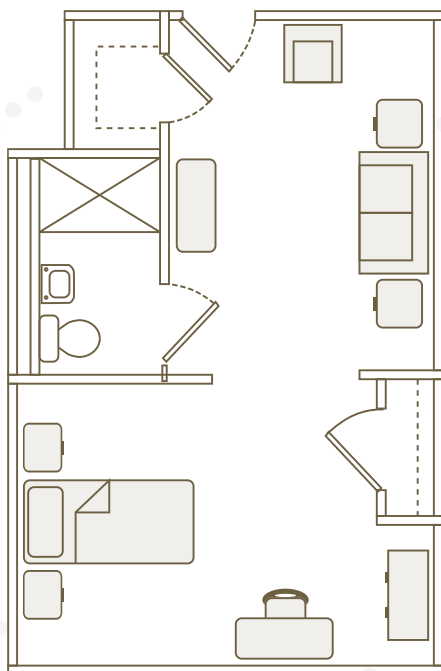

## ASSISTED LIVING

STUDIO APARTMENT  
196 SQUARE FEET

TWO ROOM SUITE  
442 SQUARE FEET

DELUXE SUITE  
442 SQUARE FEET